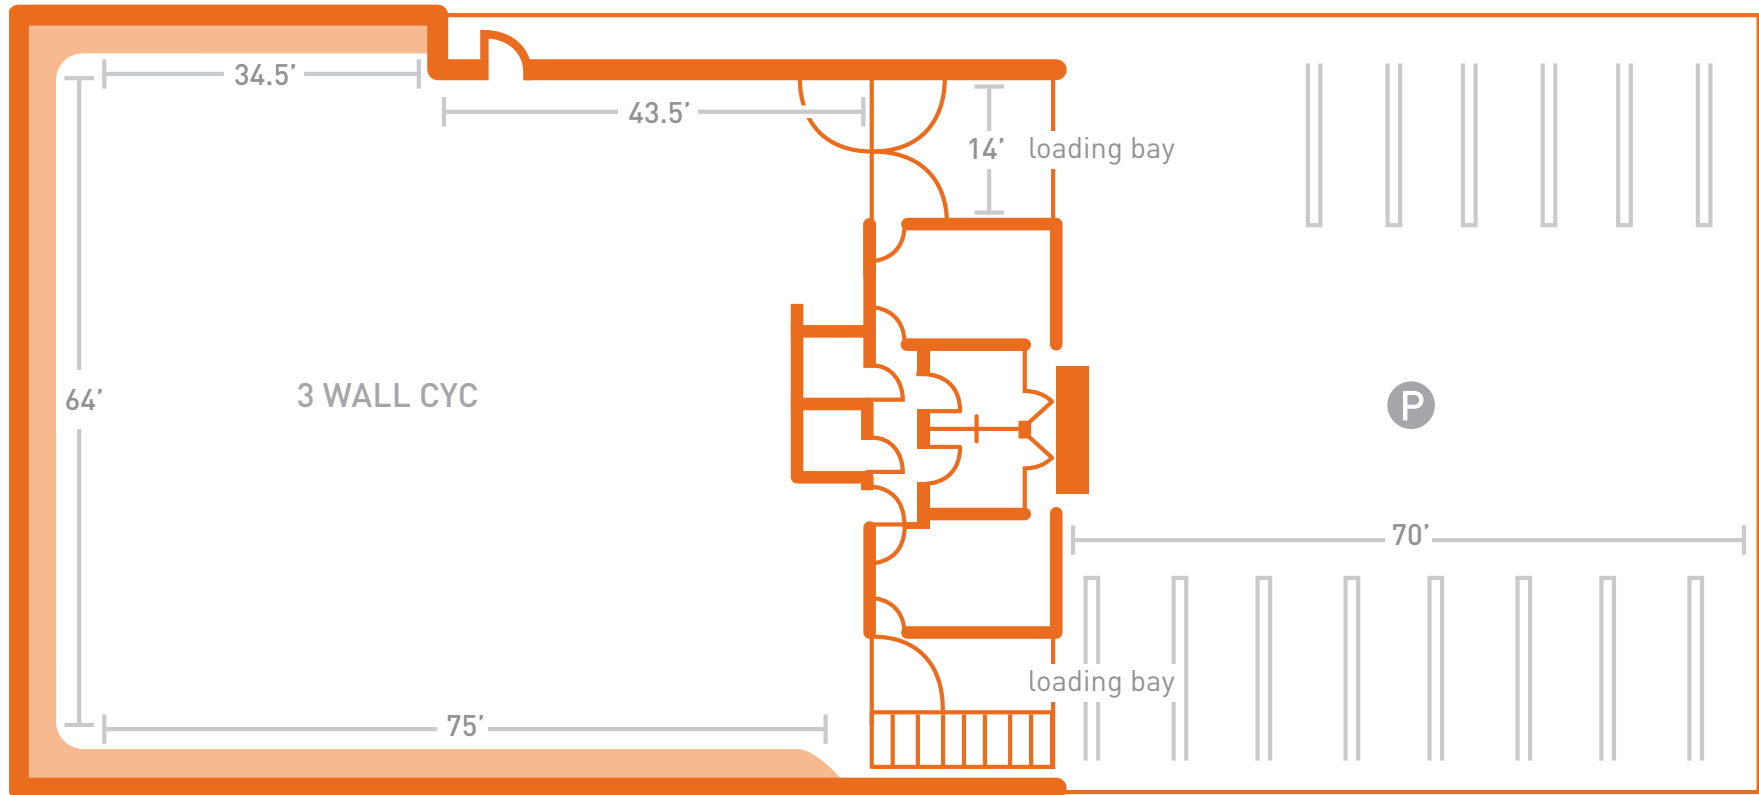

StageTHIS FLOOR PLAN

20ft to the grid | 3 phase 1200 amps | 20,000 watt sound system | 2 green rooms | make-up room

CONTACT | 11273 Goss Street, Sun Valley, CA 91352 | (818) 726-2240