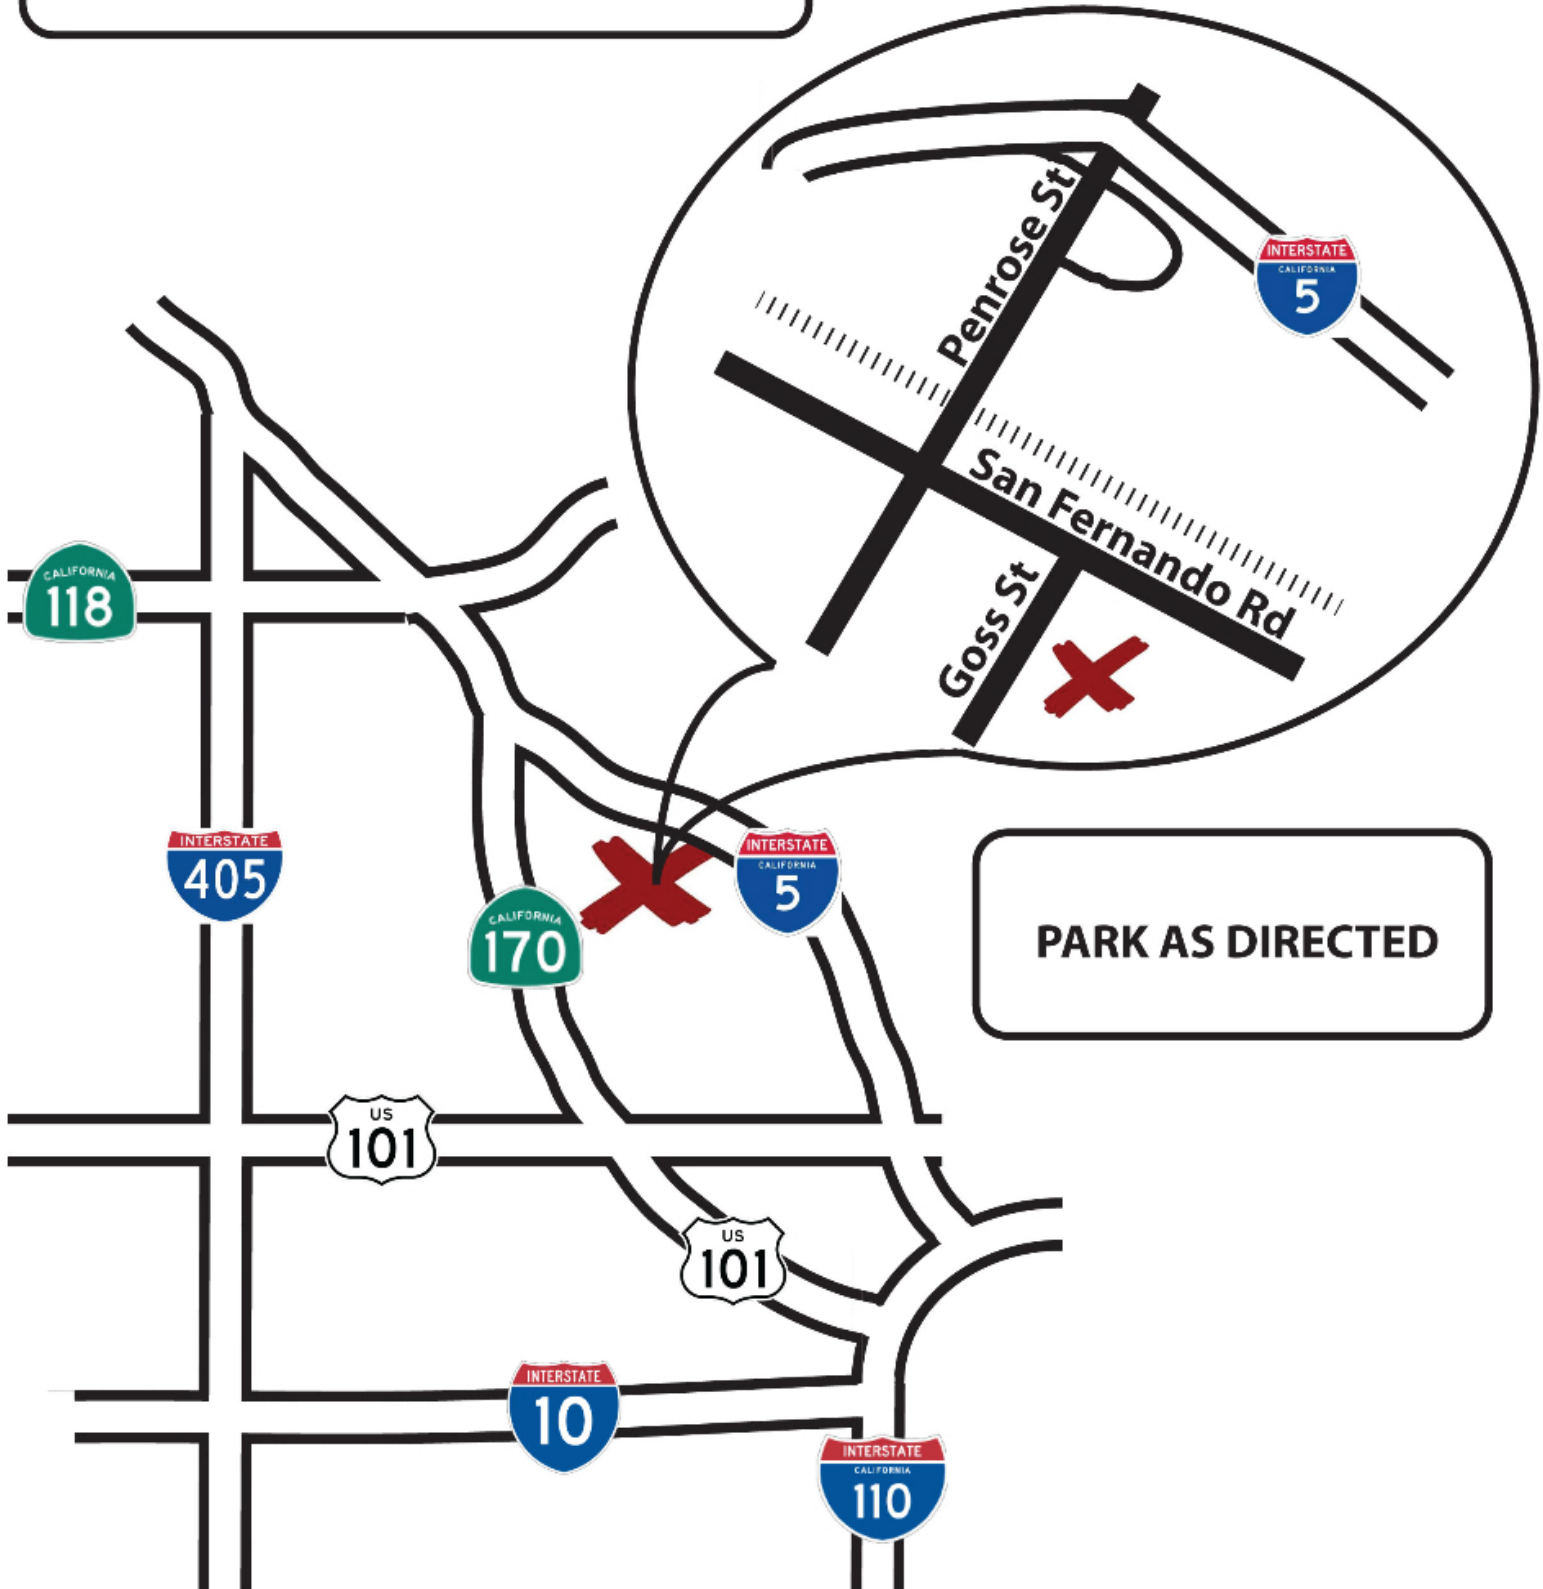

**FROM**

- EXIT 151 for Penrose St
- Turn LEFT at Penrose St
- 2nd LEFT onto San Fernando Rd
- 1st RIGHT onto Goss St

**LOCATION**

**11273 GOSS St  
LA, CA 91352**

**PARK AS DIRECTED**