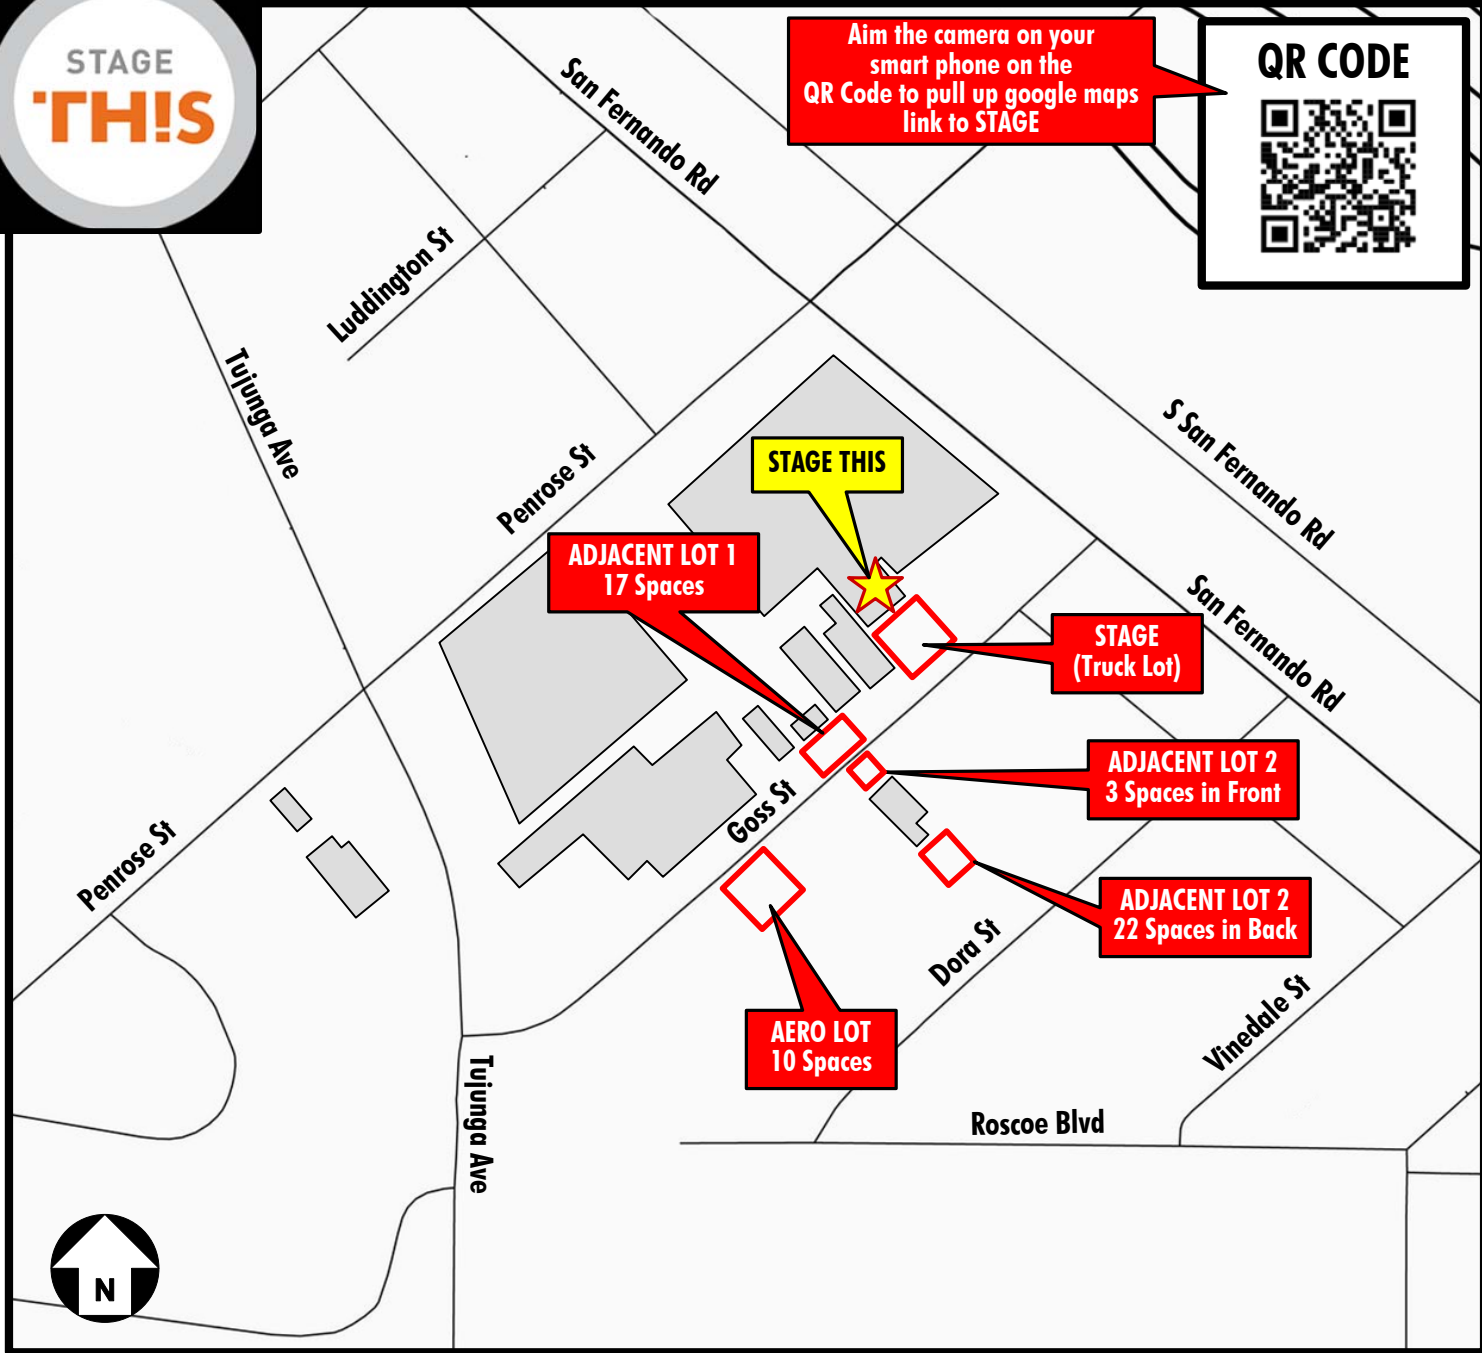

Aim the camera on your smart phone on the QR Code to pull up google maps link to STAGE

LOT NAME	ADDRESS	SPACES	COST
Stage (Truck Lot)	11273 Goss St Sun Valley CA 91352	TRUCKS PARKING	INCLUDED
Adjacent Lot 1	11305 Goss St Sun Valley CA 91352	17 Spaces	INCLUDED
Adjacent Lot 2	11308 Goss St Sun Valley CA 91352	3 Spaces in Front 22 Spaces in Back	Additional \$
Aero Lot	11328 Goss St Sun Valley, CA 91352	10 Spaces	Additional \$